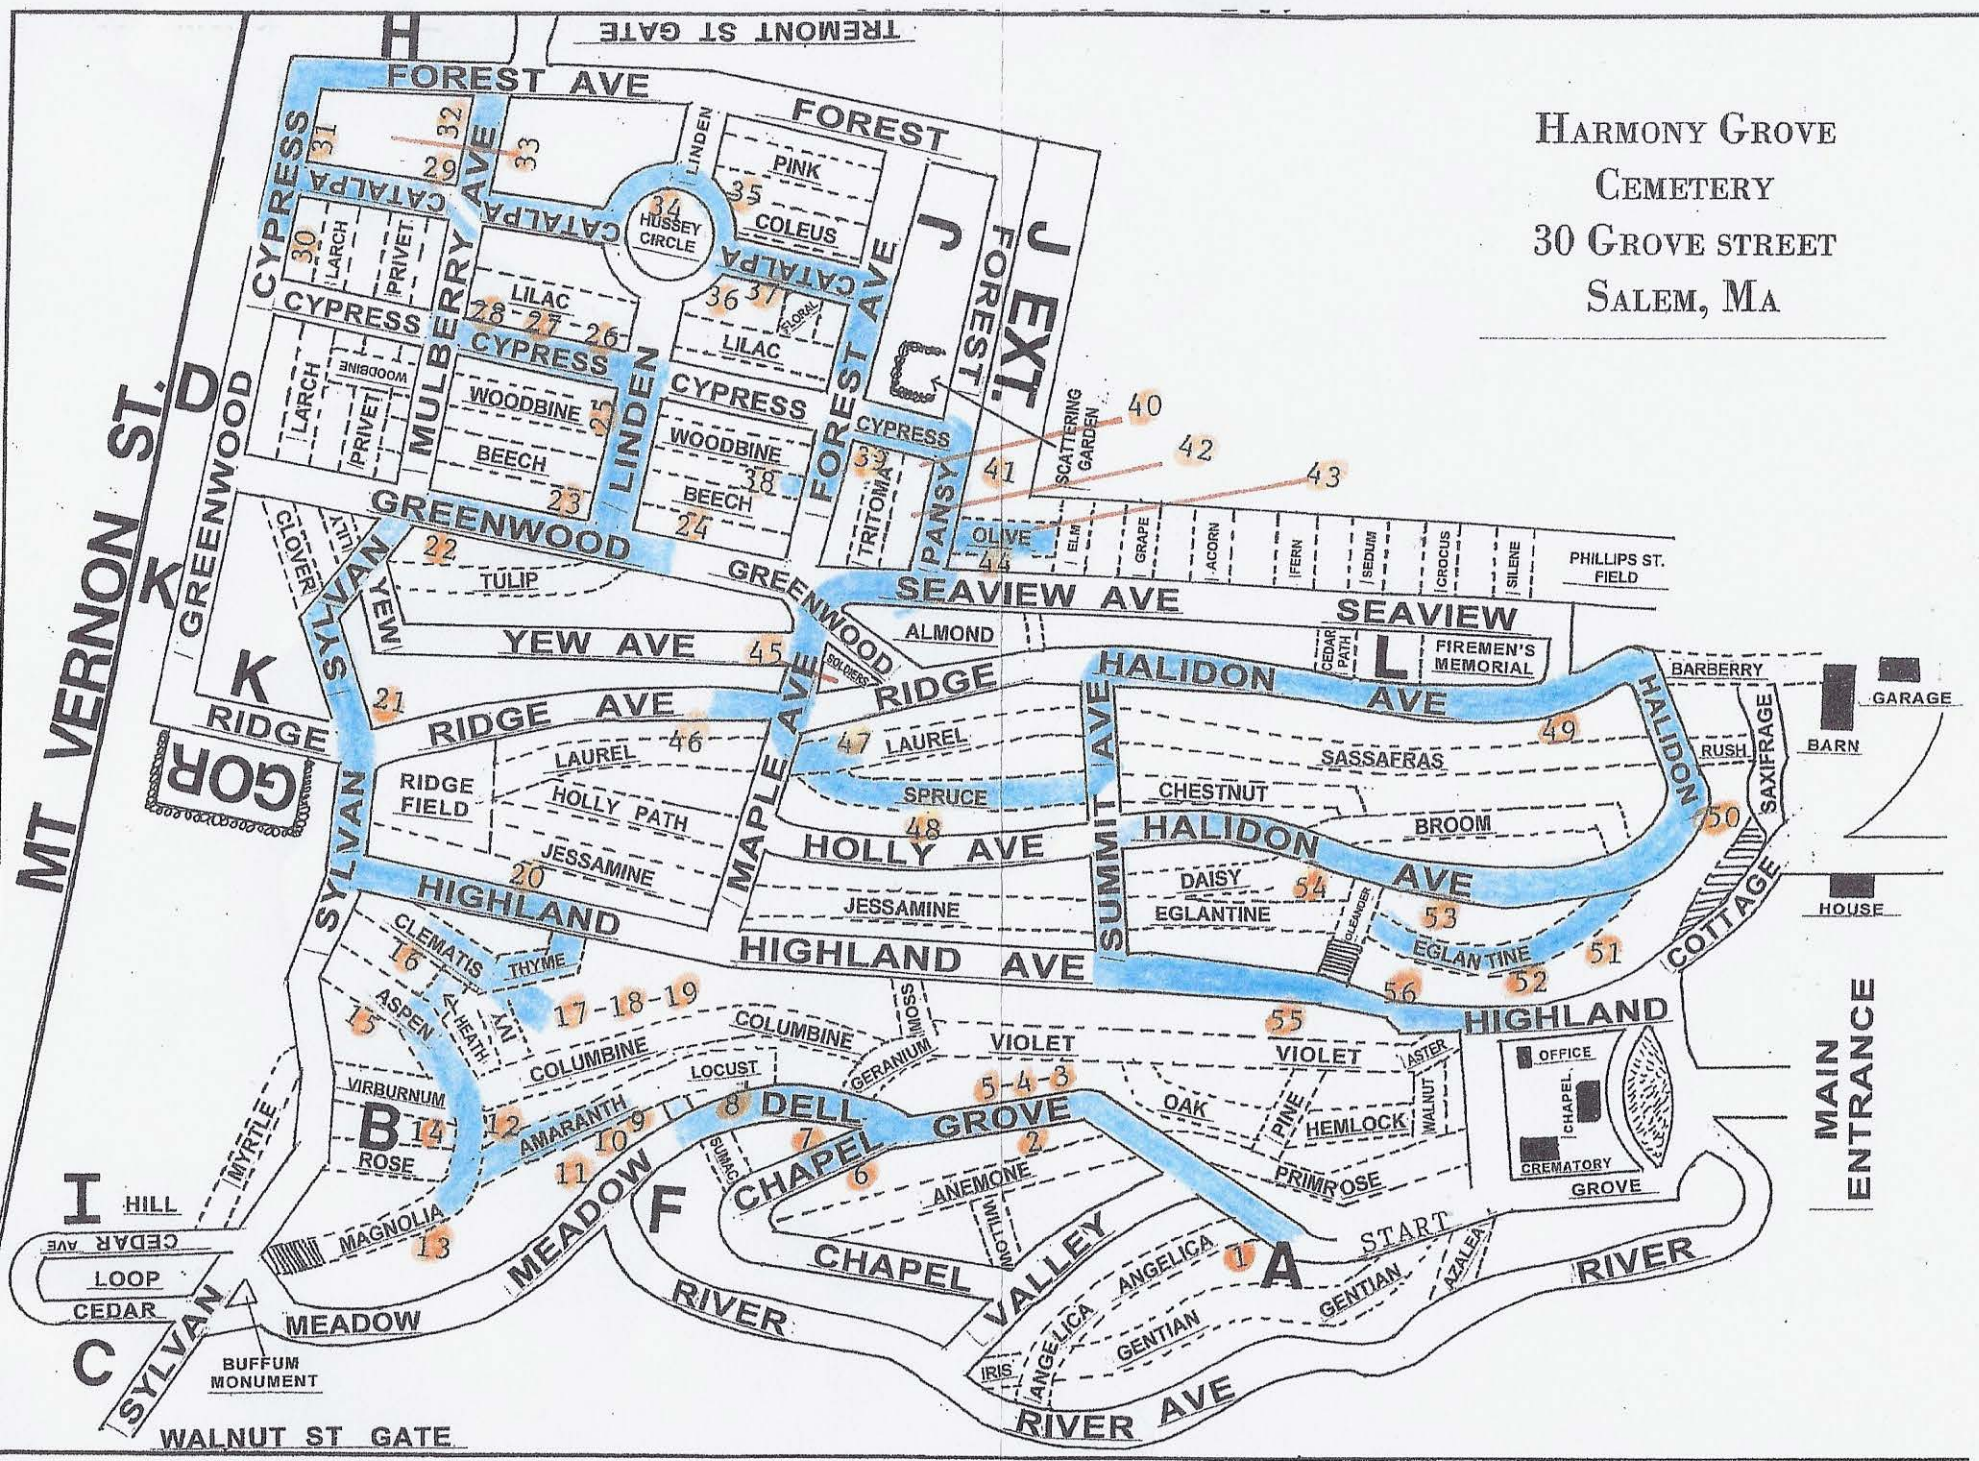

HARMONY GROVE  
 CEMETERY  
 30 GROVE STREET  
 SALEM, MA

MT VERNON ST.  
 GREENWOOD  
 K  
 SYLVAN  
 RIDGE  
 GOR

HILL  
 CEDAR AVE  
 LOOP  
 CEDAR  
 C  
 SYLVAN  
 BUFFUM MONUMENT  
 WALNUT ST GATE

MAIN ENTRANCE

GARAGE  
 BARN  
 HOUSE